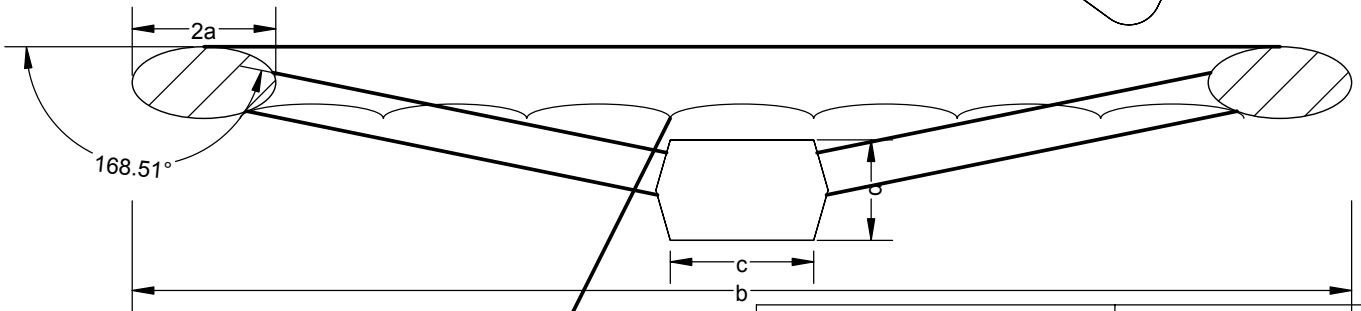

	HW300	HW500	HW700	HW900
a	20	20	25	25
b	300	500	700	900
c	55	70	80	90
d	25	30	40	50

UPWEY GROUP PTY LTD P O Box 4324 Knox City VIC 3152 Australia TEL +61 3 9754-7700 FAX +61 3 9754-7711		Copyright to Upwey Group. The information contained here-in may not be transmitted in any manner to a third party without the express permission of Upwey Group	
TITLE Hand wheel dimensions			
SIZE	CAGE CODE	DWG NO	REV
A4			x
SCALE	SHEET		
1:1	x of x		

Date: xx/xx/xx

Drawn by: Alan Black