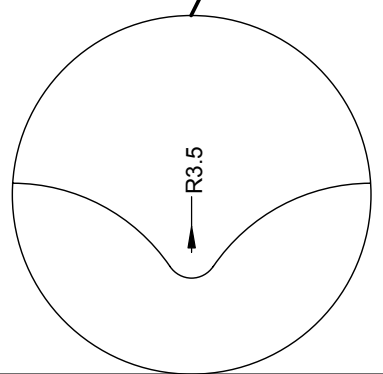

	HW300	HW500	HW700	HW900
a	20	20	25	25
b	300	500	700	900
c	55	70	80	90
d	25	30	40	50

UPWEY GROUP PTY LTD P O Box 4324 Knox City VIC 3152 Australia TEL +61 3 9754-7700 FAX +61 3 9754-7711		Copyright to Upwey Group. The information contained here-in may not be transmitted in any manner to a third party without the express permission of Upwey Group	
TITLE Hand wheel dimensions			
SIZE	CAGE CODE	DWG NO	REV
A4			x
SCALE	SHEET		
1:1	x of x		

Date: xx/xx/xx

Drawn by: Alan Black